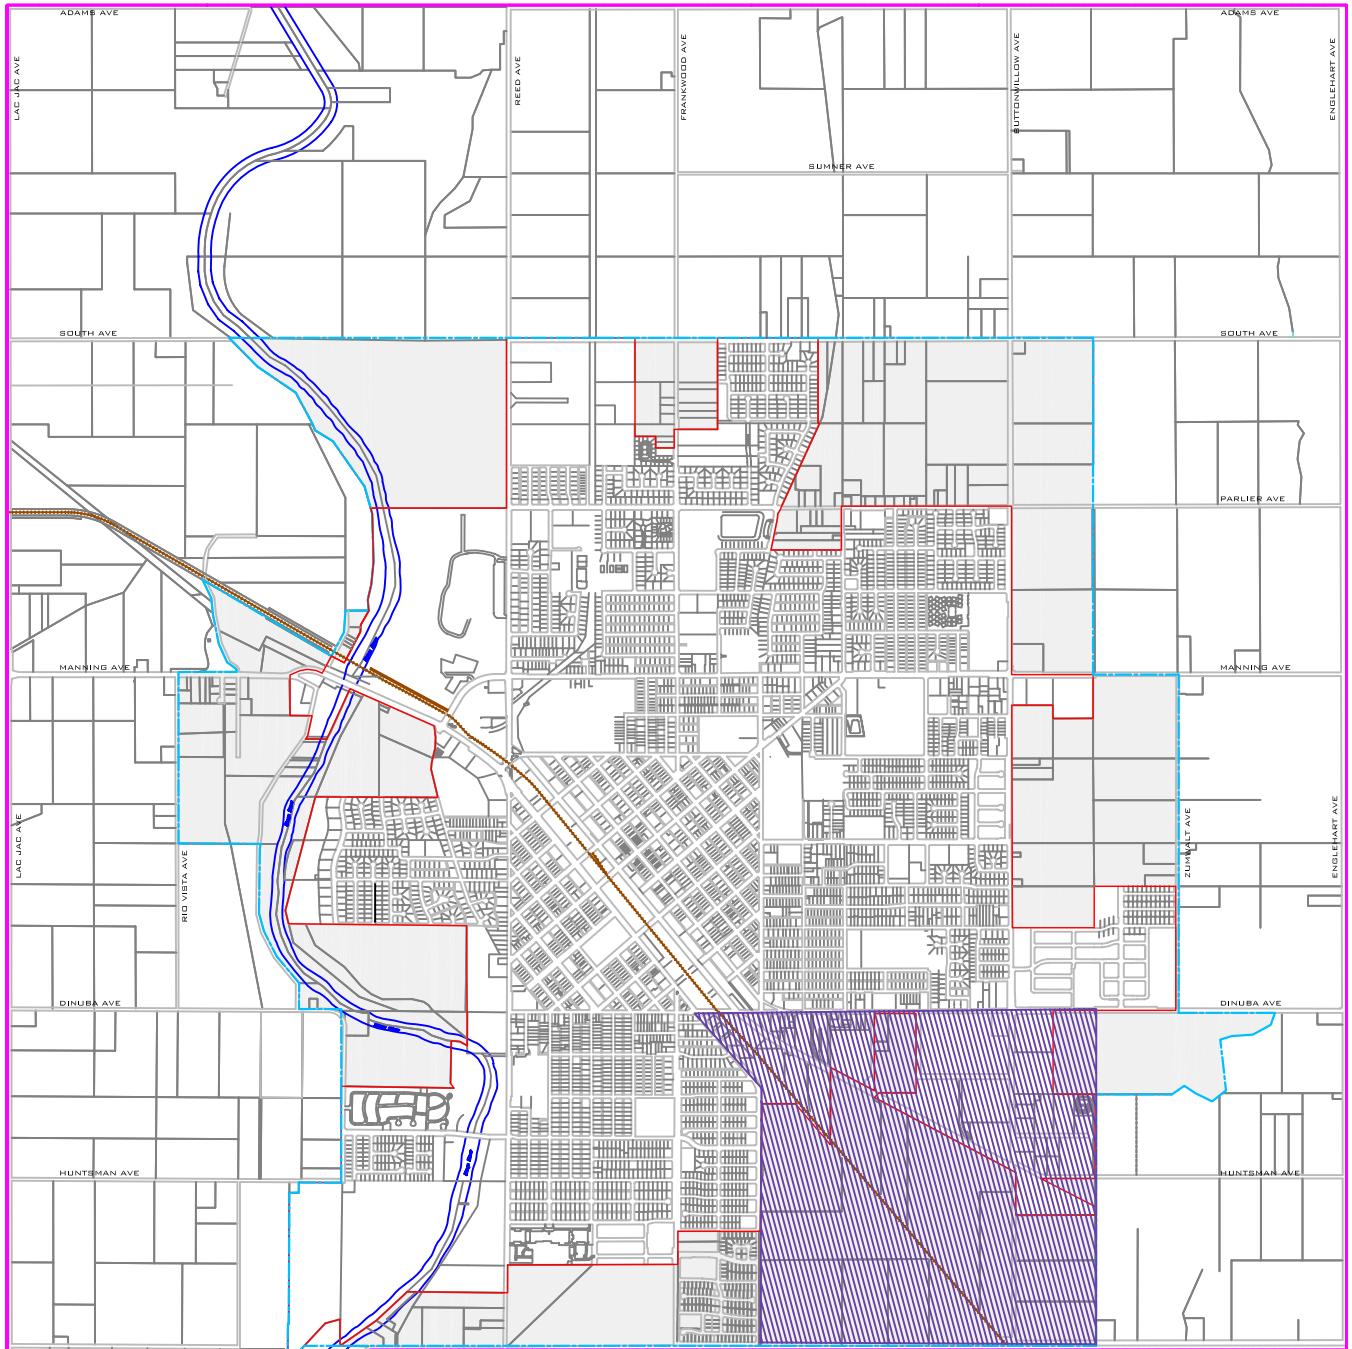

REEDLEY SOUTHEAST INDUSTRIAL SPECIFIC PLAN AREA

- EXISTING CITY LIMITS
(3,042 ACRES TOTAL)
- SPHERE OF INFLUENCE
(4,822 ACRES TOTAL)
- SOUTHEAST INDUSTRIAL SPECIFIC PLAN AREA
- GEN PLAN STUDY AREA
(10,620 ACRES TOTAL)

*FIGURES DO NOT ACCOUNT FOR THE SPORTS PARK ANNEXATION