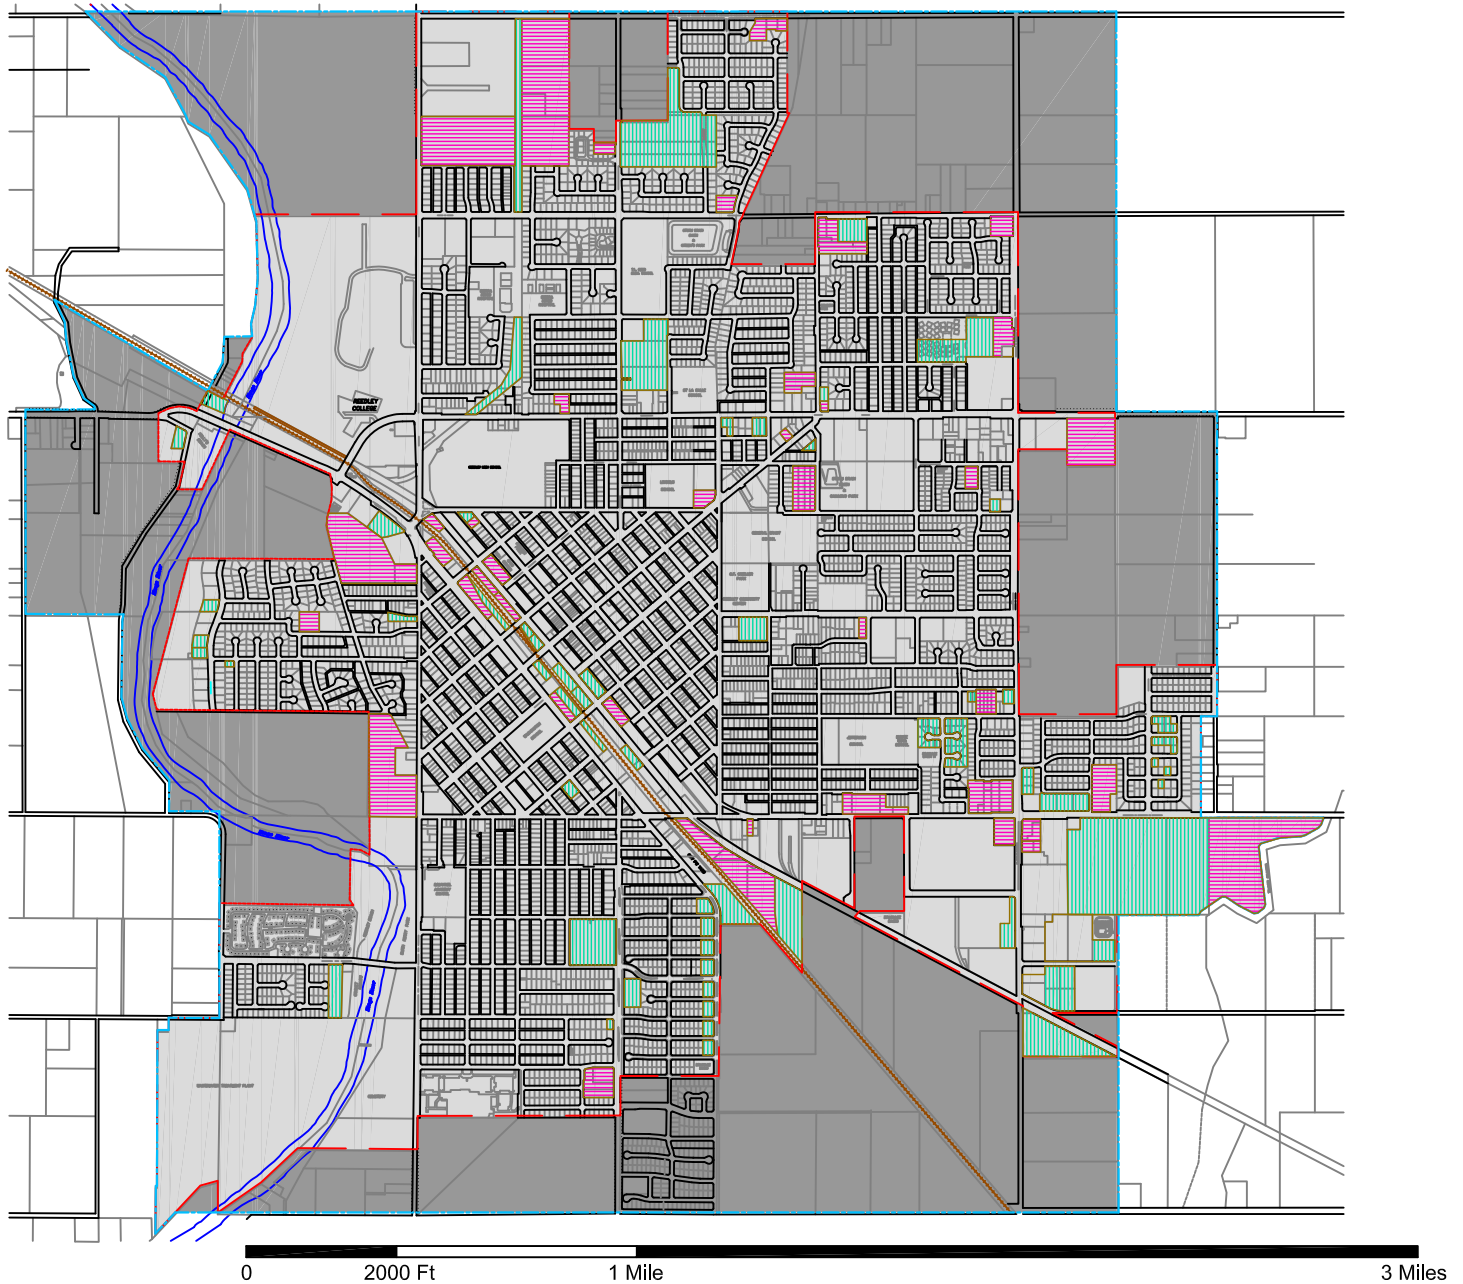

VACANT / UNDERUTILIZED LAND WITHIN THE CITY OF REEDLEY

LEGEND

- SPHERE OF INFLUENCE (4,930 TOTAL ACRES)
- CITY LIMITS (3,133 TOTAL ACRES)
- UNDERUTILIZED LAND (TOTAL ACRES)
- VACANT LAND (TOTAL ACRES)