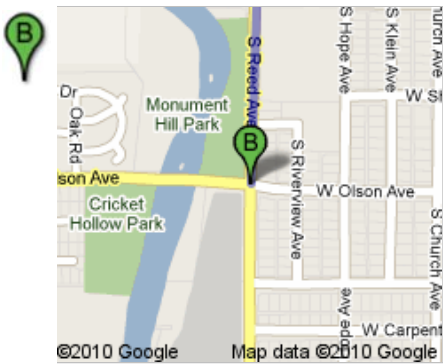

Directions to 2185 S Reed Ave, Reedley, CA 93654
24.4 mi – about 39 mins

Save trees. Go green!
 Download Google Maps on your phone at google.com/gmm

848 M St, Fresno, CA 93721

1. Head **southeast** on **M St** toward **Inyo St**
About 1 min

go 0.4 mi
total 0.4 mi

2. Turn **right** to merge onto **CA-41 S**
About 1 min

go 0.7 mi
total 1.1 mi

3. Take exit **126A** to merge onto **CA-99 S** toward **Bakersfield/ Los Angeles**
About 10 mins

go 10.6 mi
total 11.6 mi

4. Take exit **121** to merge onto **E Manning Ave**
About 25 mins

go 11.5 mi
total 23.1 mi

5. Continue onto **I St**

go 0.3 mi
total 23.4 mi

©2010 Google Map data ©2010 Google

6. Slight **right** at **N Reed Ave**
Destination will be on the right
About 2 mins

go 1.0 mi
total 24.4 mi

©2010 Google Map data ©2010 Google

2185 S Reed Ave, Reedley, CA 93654

These directions are for planning purposes only. You may find that construction projects, traffic, weather, or other events may cause conditions to differ from the map results, and you should plan your route accordingly. You must obey all signs or notices regarding your route.