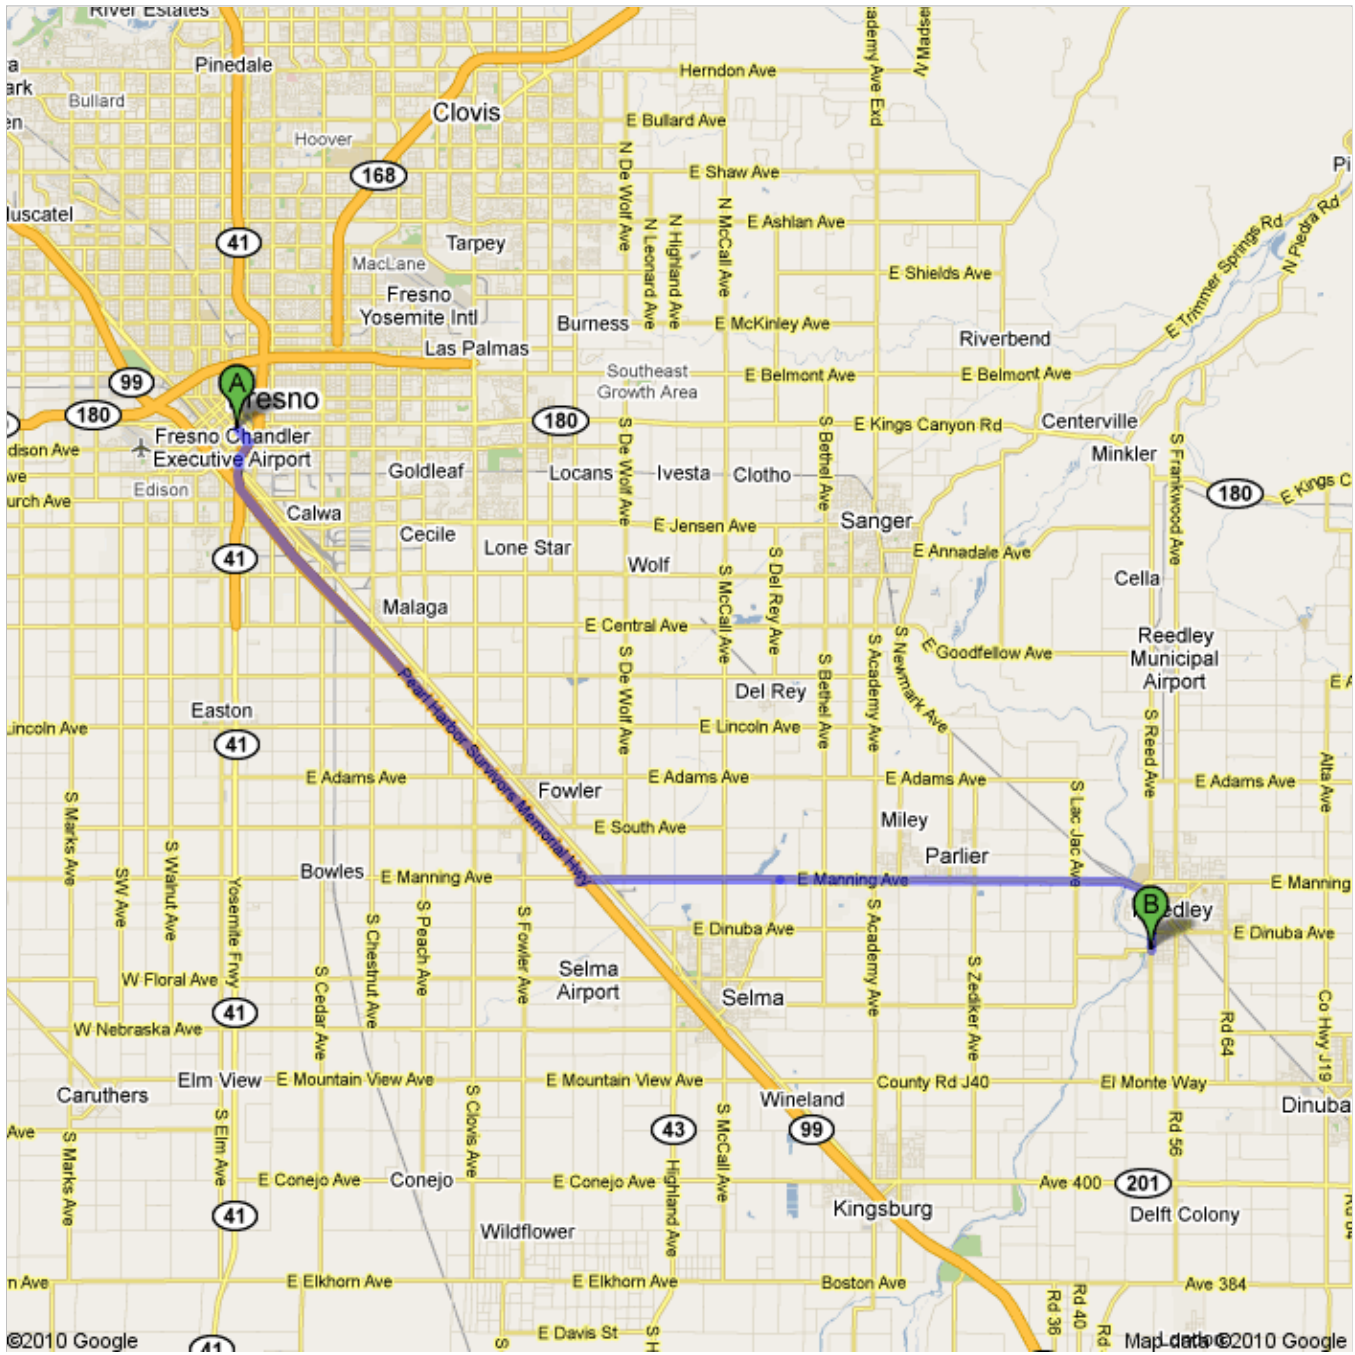

Directions to 2185 S Reed Ave, Reedley, CA 93654
24.4 mi – about 39 mins

Save trees. Go green!
 Download Google Maps on your phone at google.com/gmm

848 M St, Fresno, CA 93721

1. Head **southeast** on **M St** toward **Inyo St**
About 1 min

go 0.4 mi
total 0.4 mi

2. Turn **right** to merge onto **CA-41 S**
About 1 min

go 0.7 mi
total 1.1 mi

3. Take exit **126A** to merge onto **CA-99 S** toward **Bakersfield/ Los Angeles**
About 10 mins

go 10.6 mi
total 11.6 mi

4. Take exit **121** to merge onto **E Manning Ave**
About 25 mins

go 11.5 mi
total 23.1 mi

5. Continue onto **I St**

go 0.3 mi
total 23.4 mi

©2010 Google Map data ©2010 Google

6. Slight **right** at **N Reed Ave**
Destination will be on the right
About 2 mins

go 1.0 mi
total 24.4 mi

©2010 Google Map data ©2010 Google

2185 S Reed Ave, Reedley, CA 93654

These directions are for planning purposes only. You may find that construction projects, traffic, weather, or other events may cause conditions to differ from the map results, and you should plan your route accordingly. You must obey all signs or notices regarding your route.