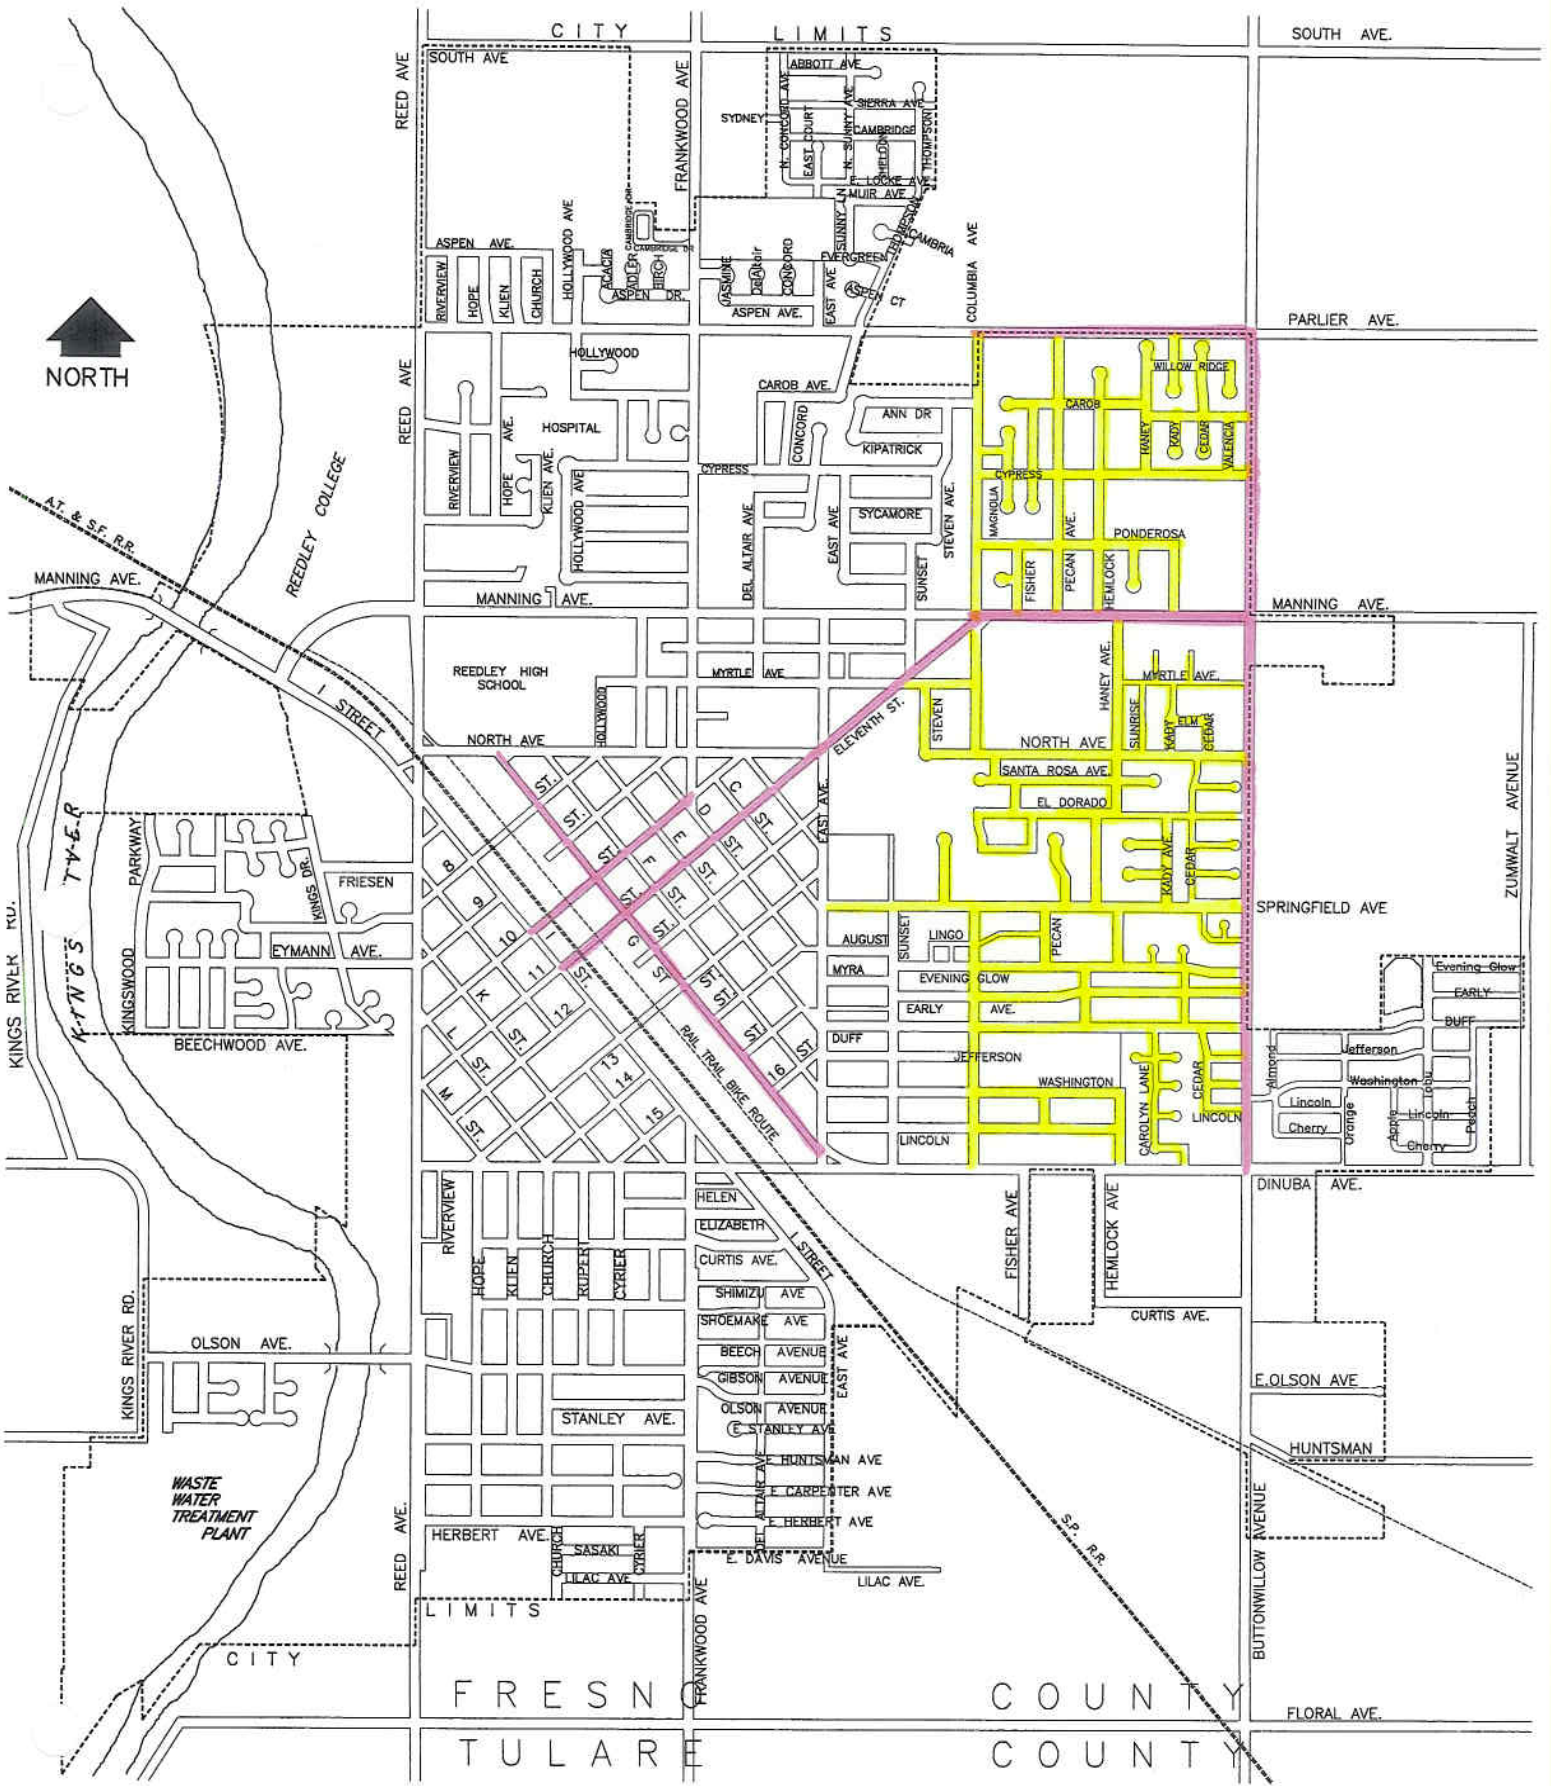

**STREET SWEEPING  
RESIDENTIAL ROUTE  
3<sup>rd</sup> Monday**

**EARLY MORNING - Both Curb Lines (before 6:00am)  
RESIDENTIAL - Both Curb Lines (after 6:00am)**

NAME: N:\Acad\_Drawings\DIAGRAMS\Blank City Map.DWG May 2007