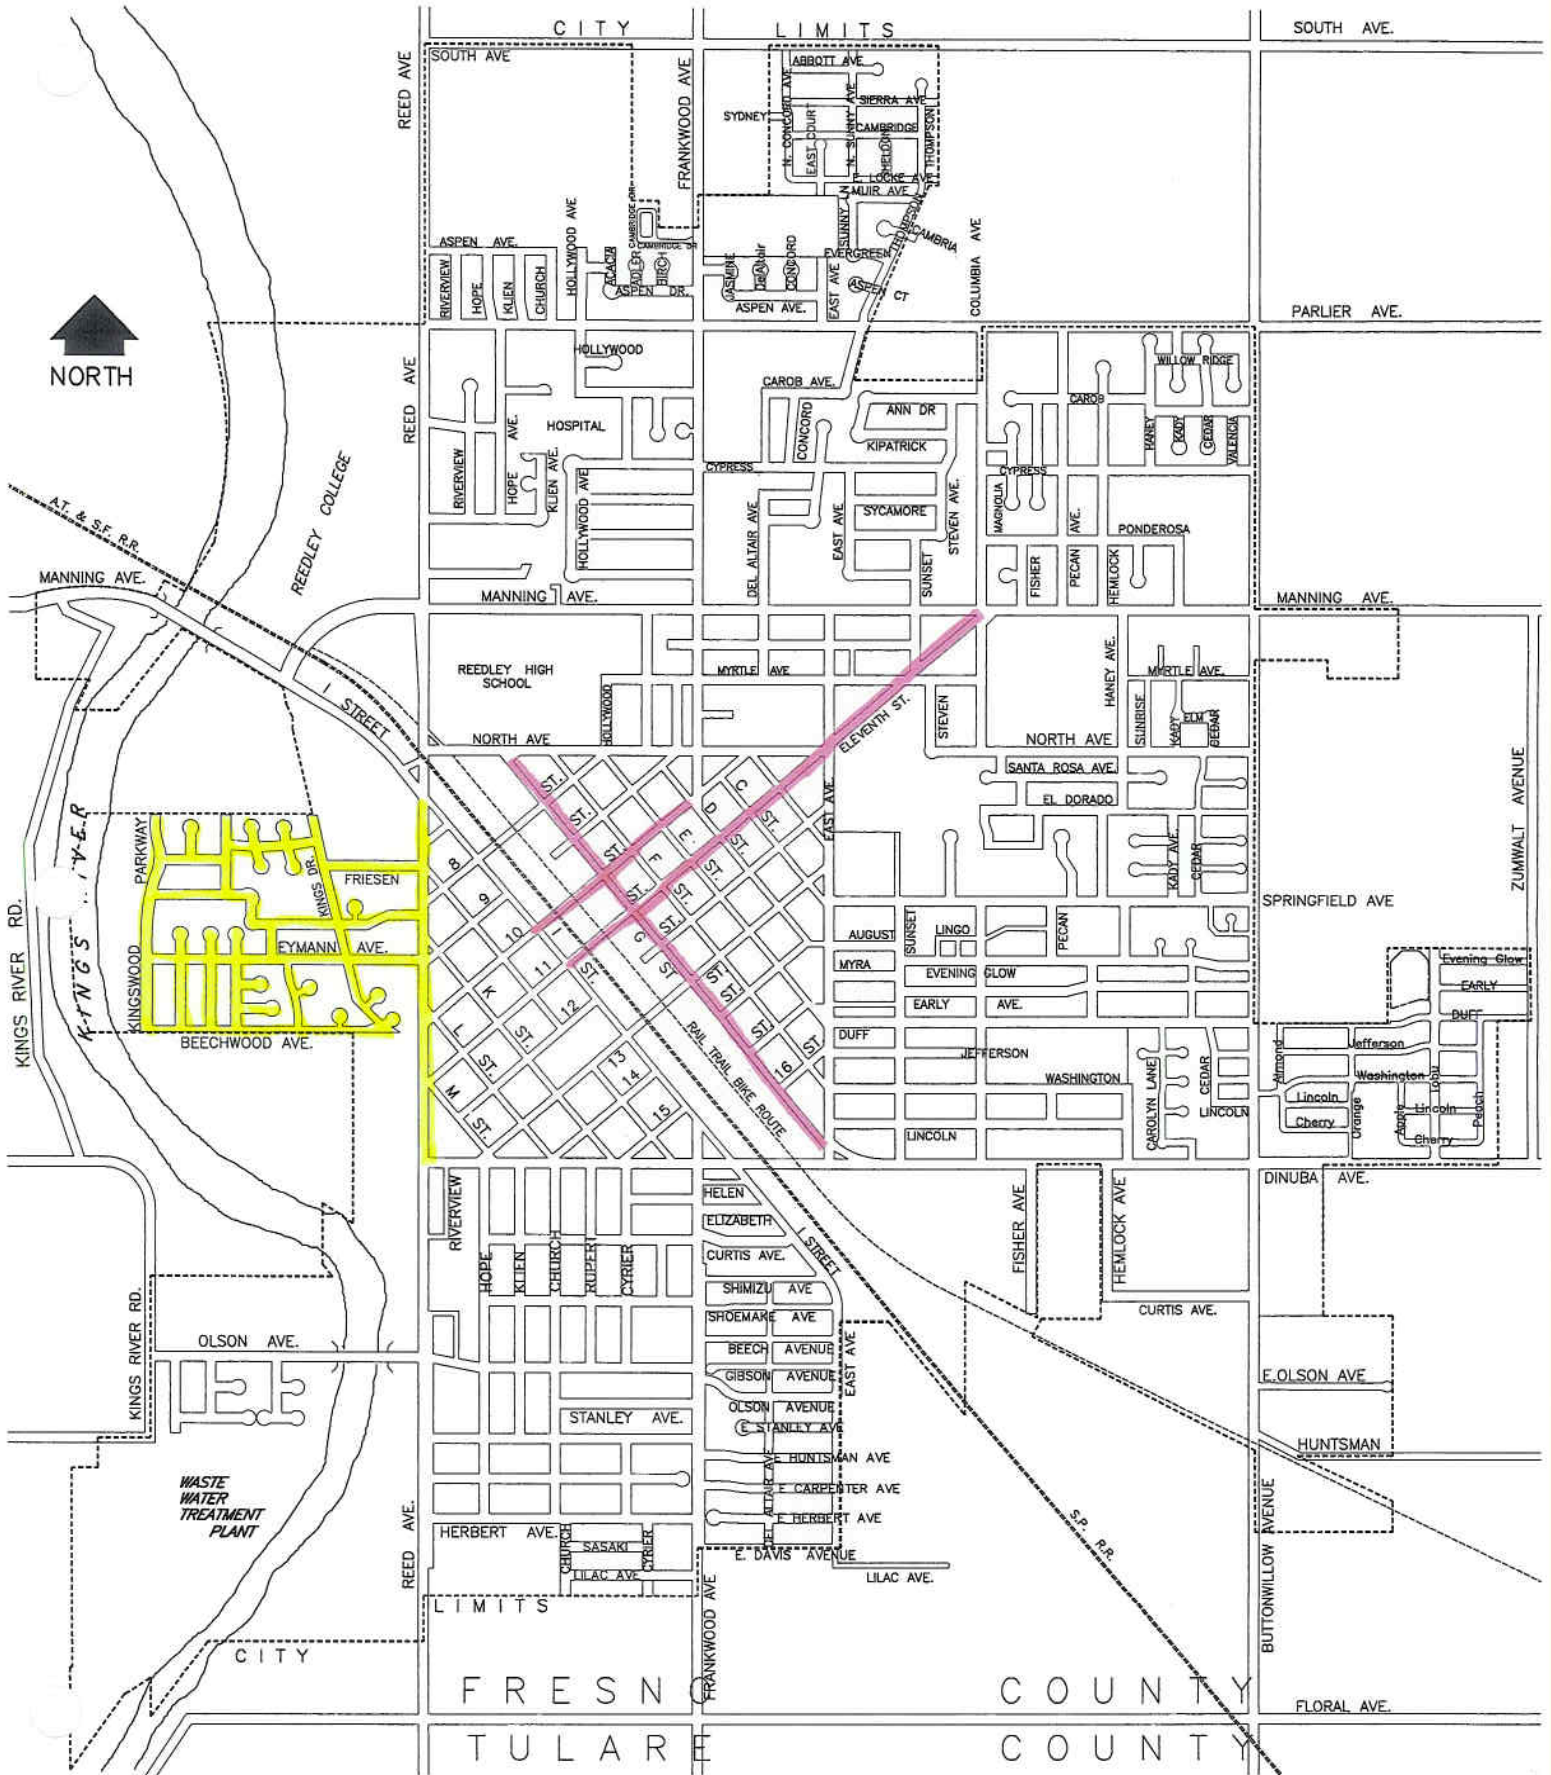

**STREET SWEEPING
RESIDENTIAL ROUTE
2nd Friday**

**EARLY MORNING – Both Curb Lines (before 6:00am)
RESIDENTIAL – Both Curb Lines (after 6:00am)**

CITY OF REEDLEY