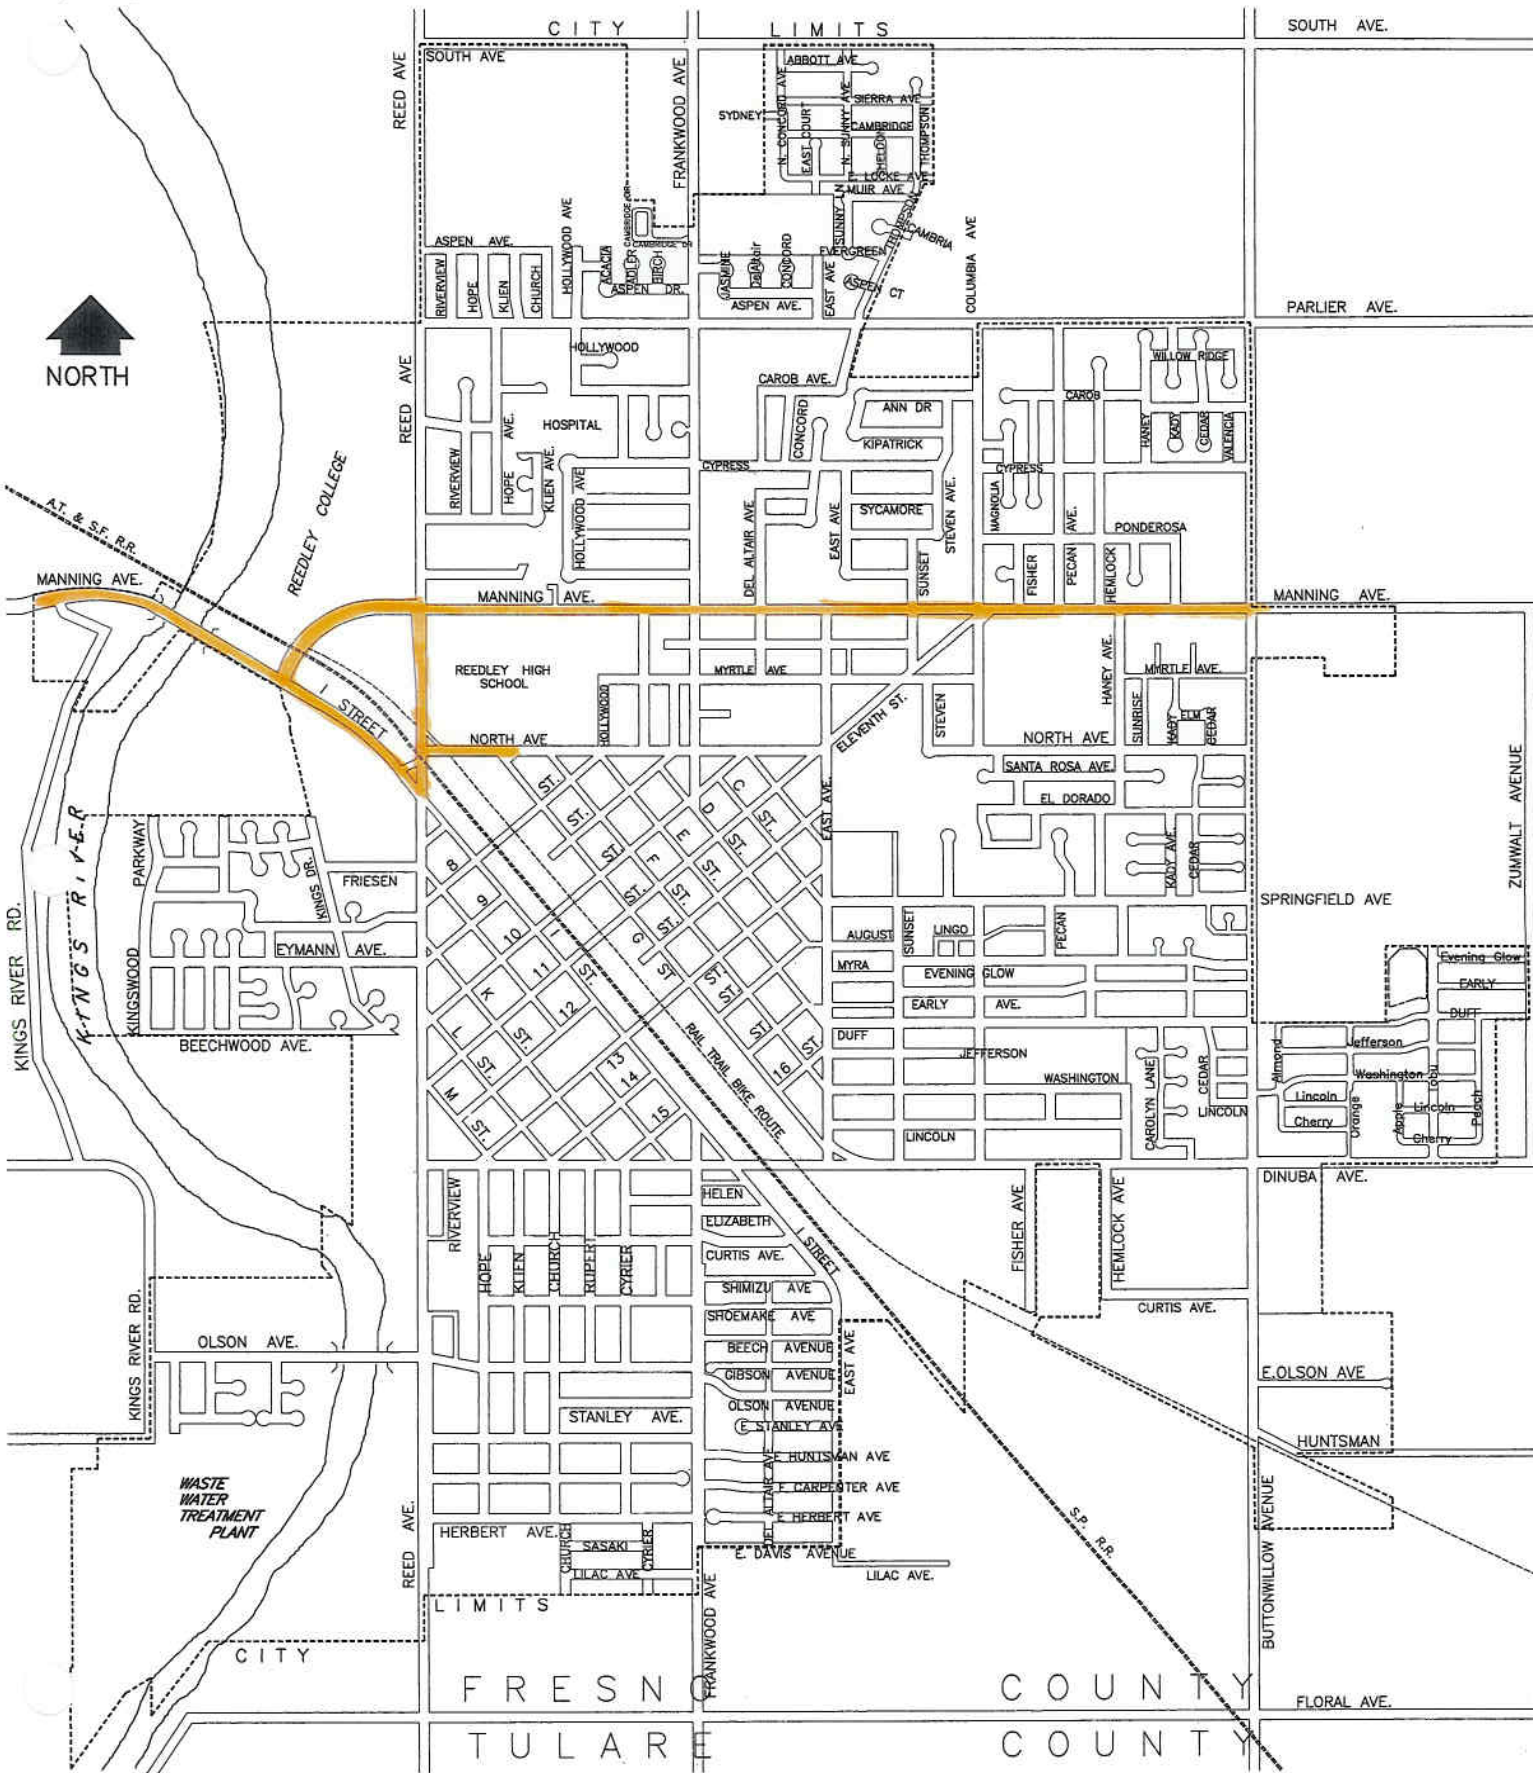

**STREET SWEEPING
MAJOR STREETS & MEDIANS
Every Friday**

EARLY MORNING - Both Curb Lines (before 6:00am)

CITY OF REEDLEY