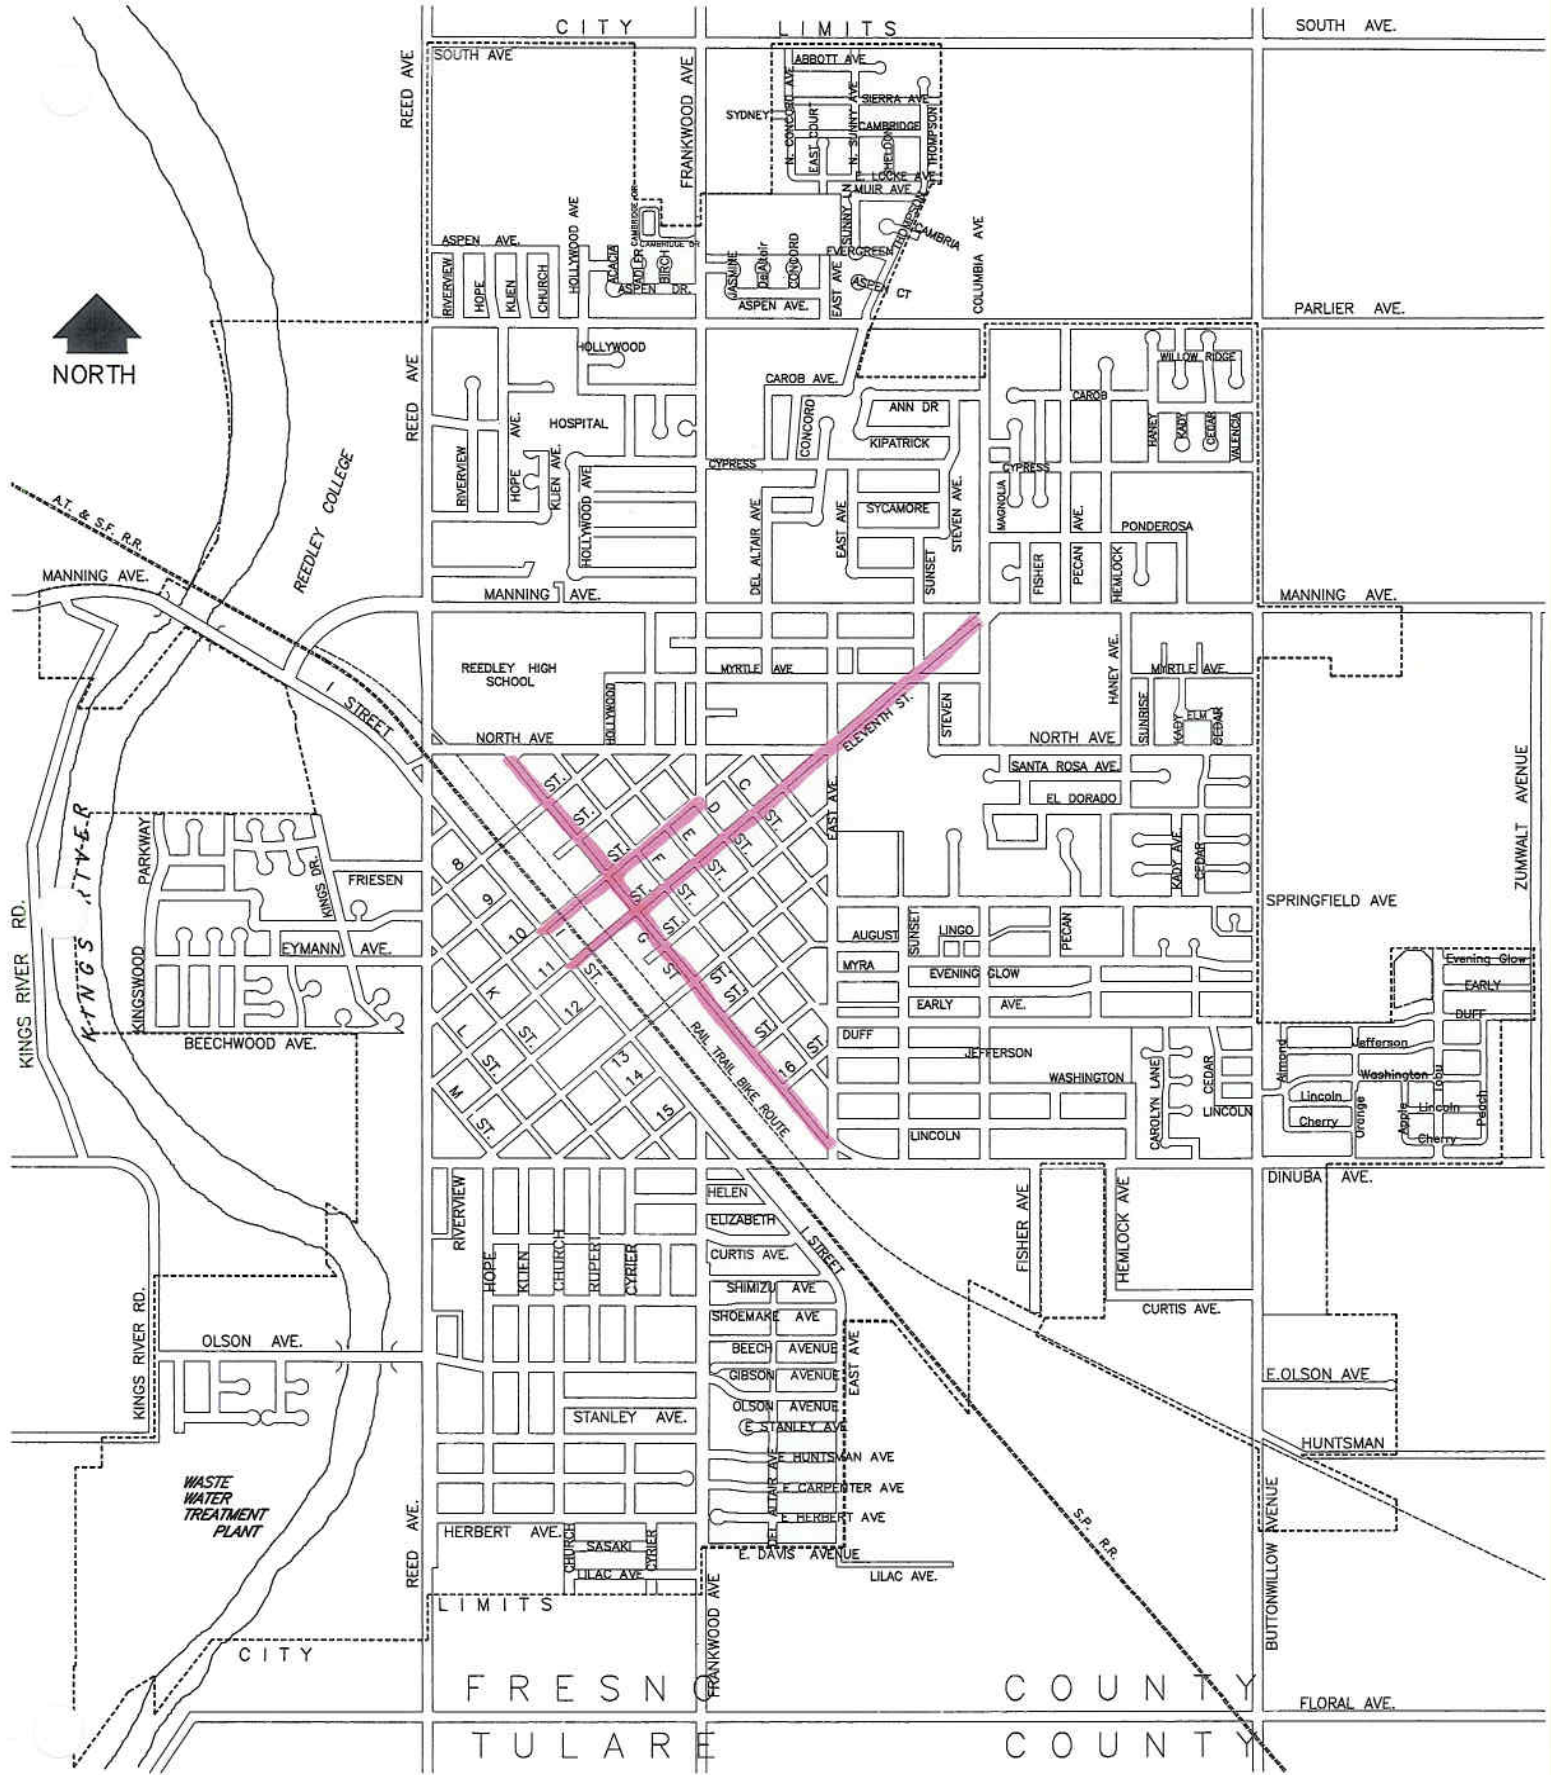

**STREET SWEEPING  
DOWNTOWN ROUTE**  
Every Monday & Friday

**EARLY MORNING - Both Curb Lines (before 6:00am)**

NAM: N:\Acad\_Drawings\DIAGRAMS\Blank City Map.DWG May 2007

**CITY OF REEDLEY**