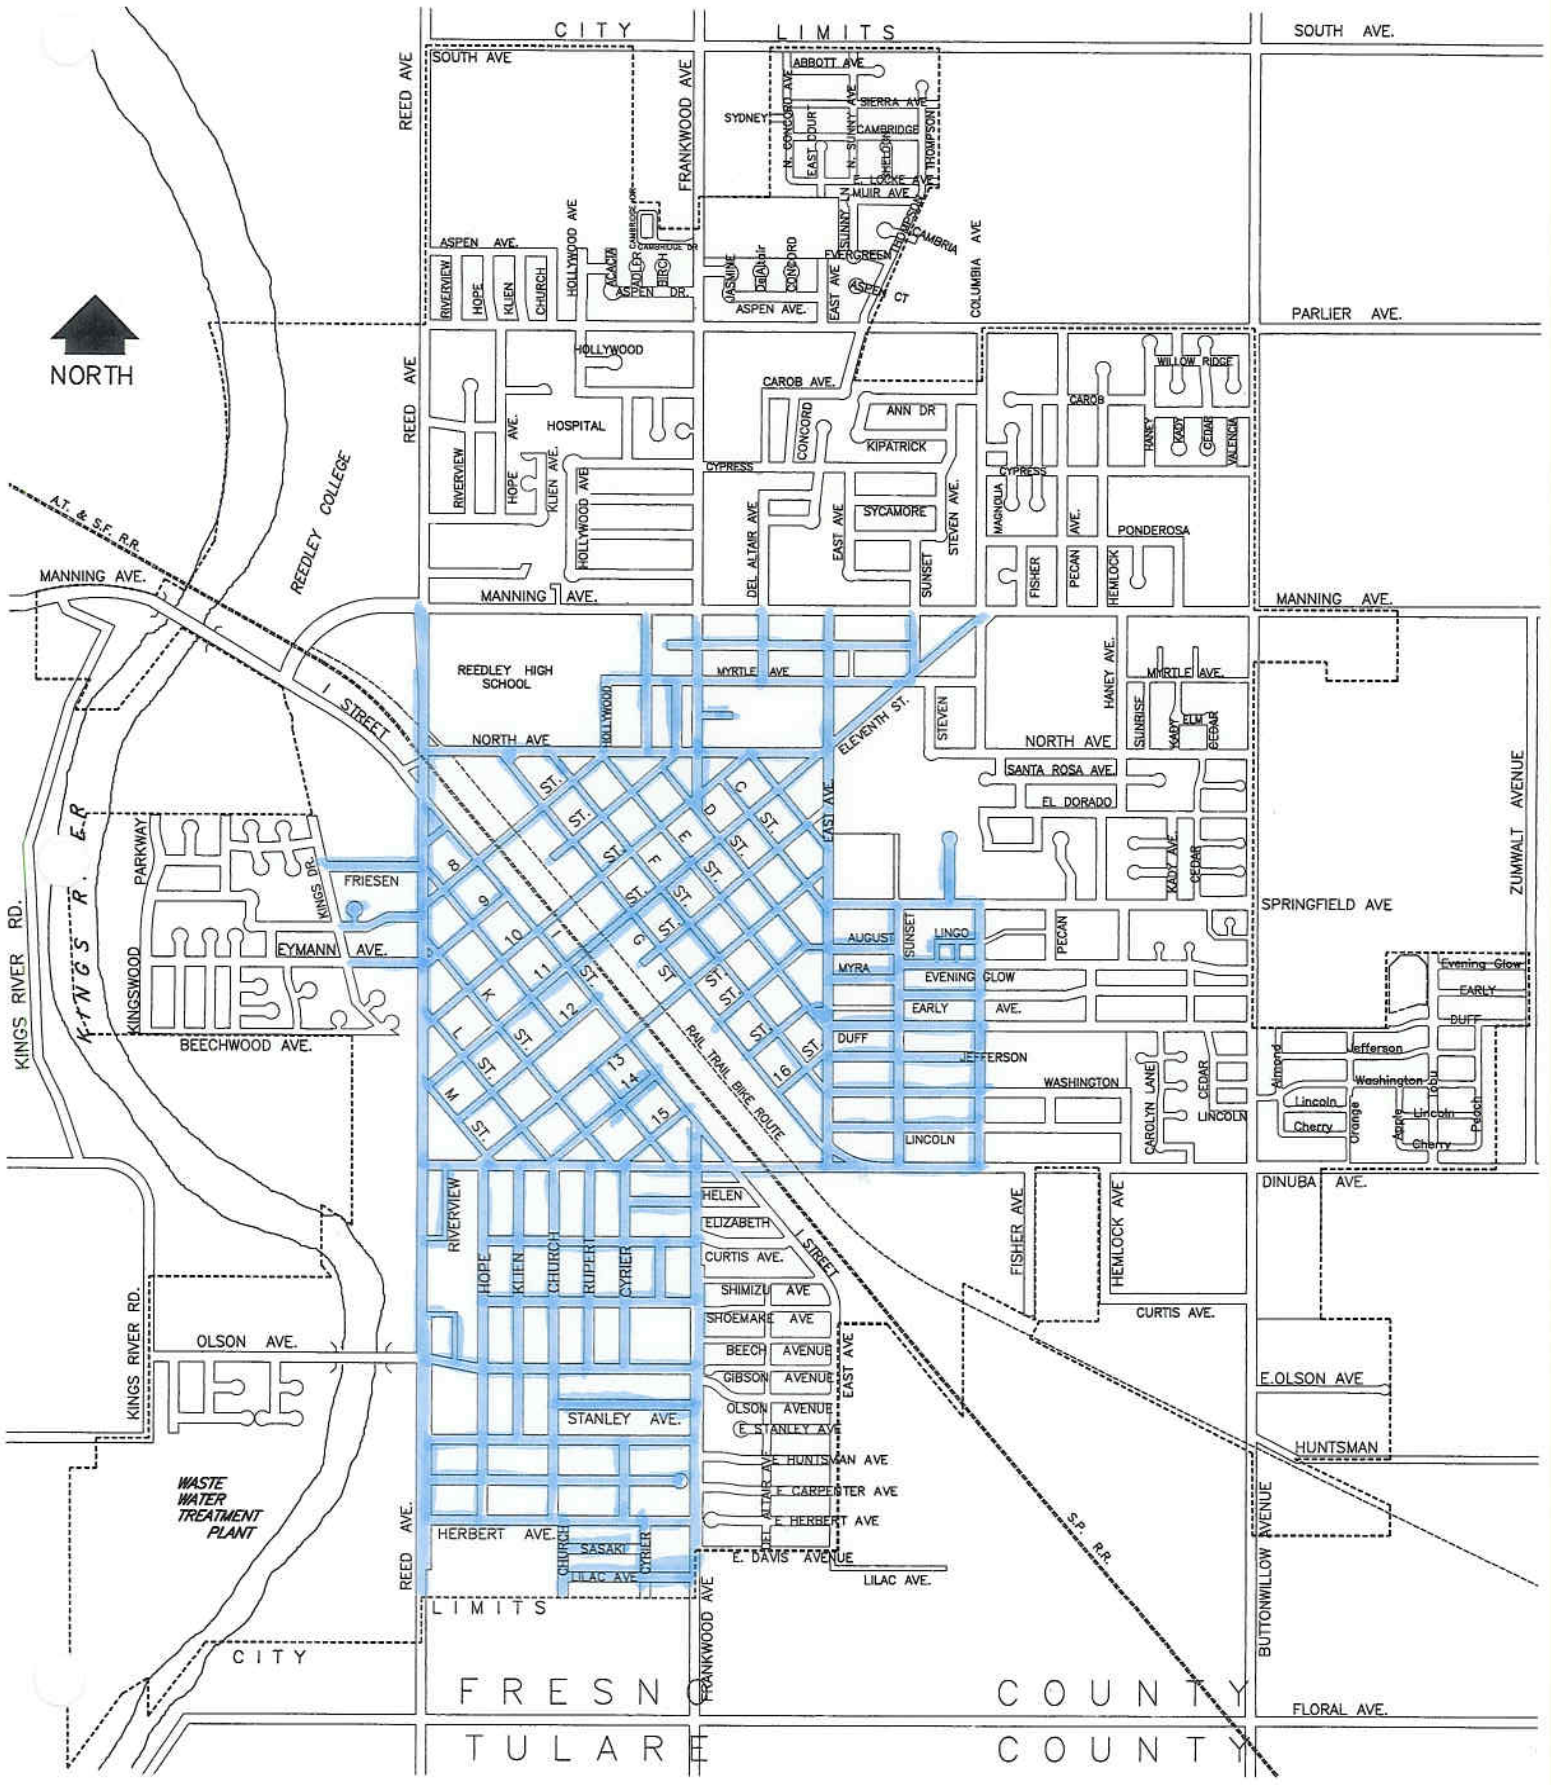

**STREET SWEEPING
FALL LEAF ROUTE
(November 15th to January 30th)
Mondays & Fridays**

RESIDENTIAL – Both Curb Lines (after 6:00am)

CITY OF REEDLEY