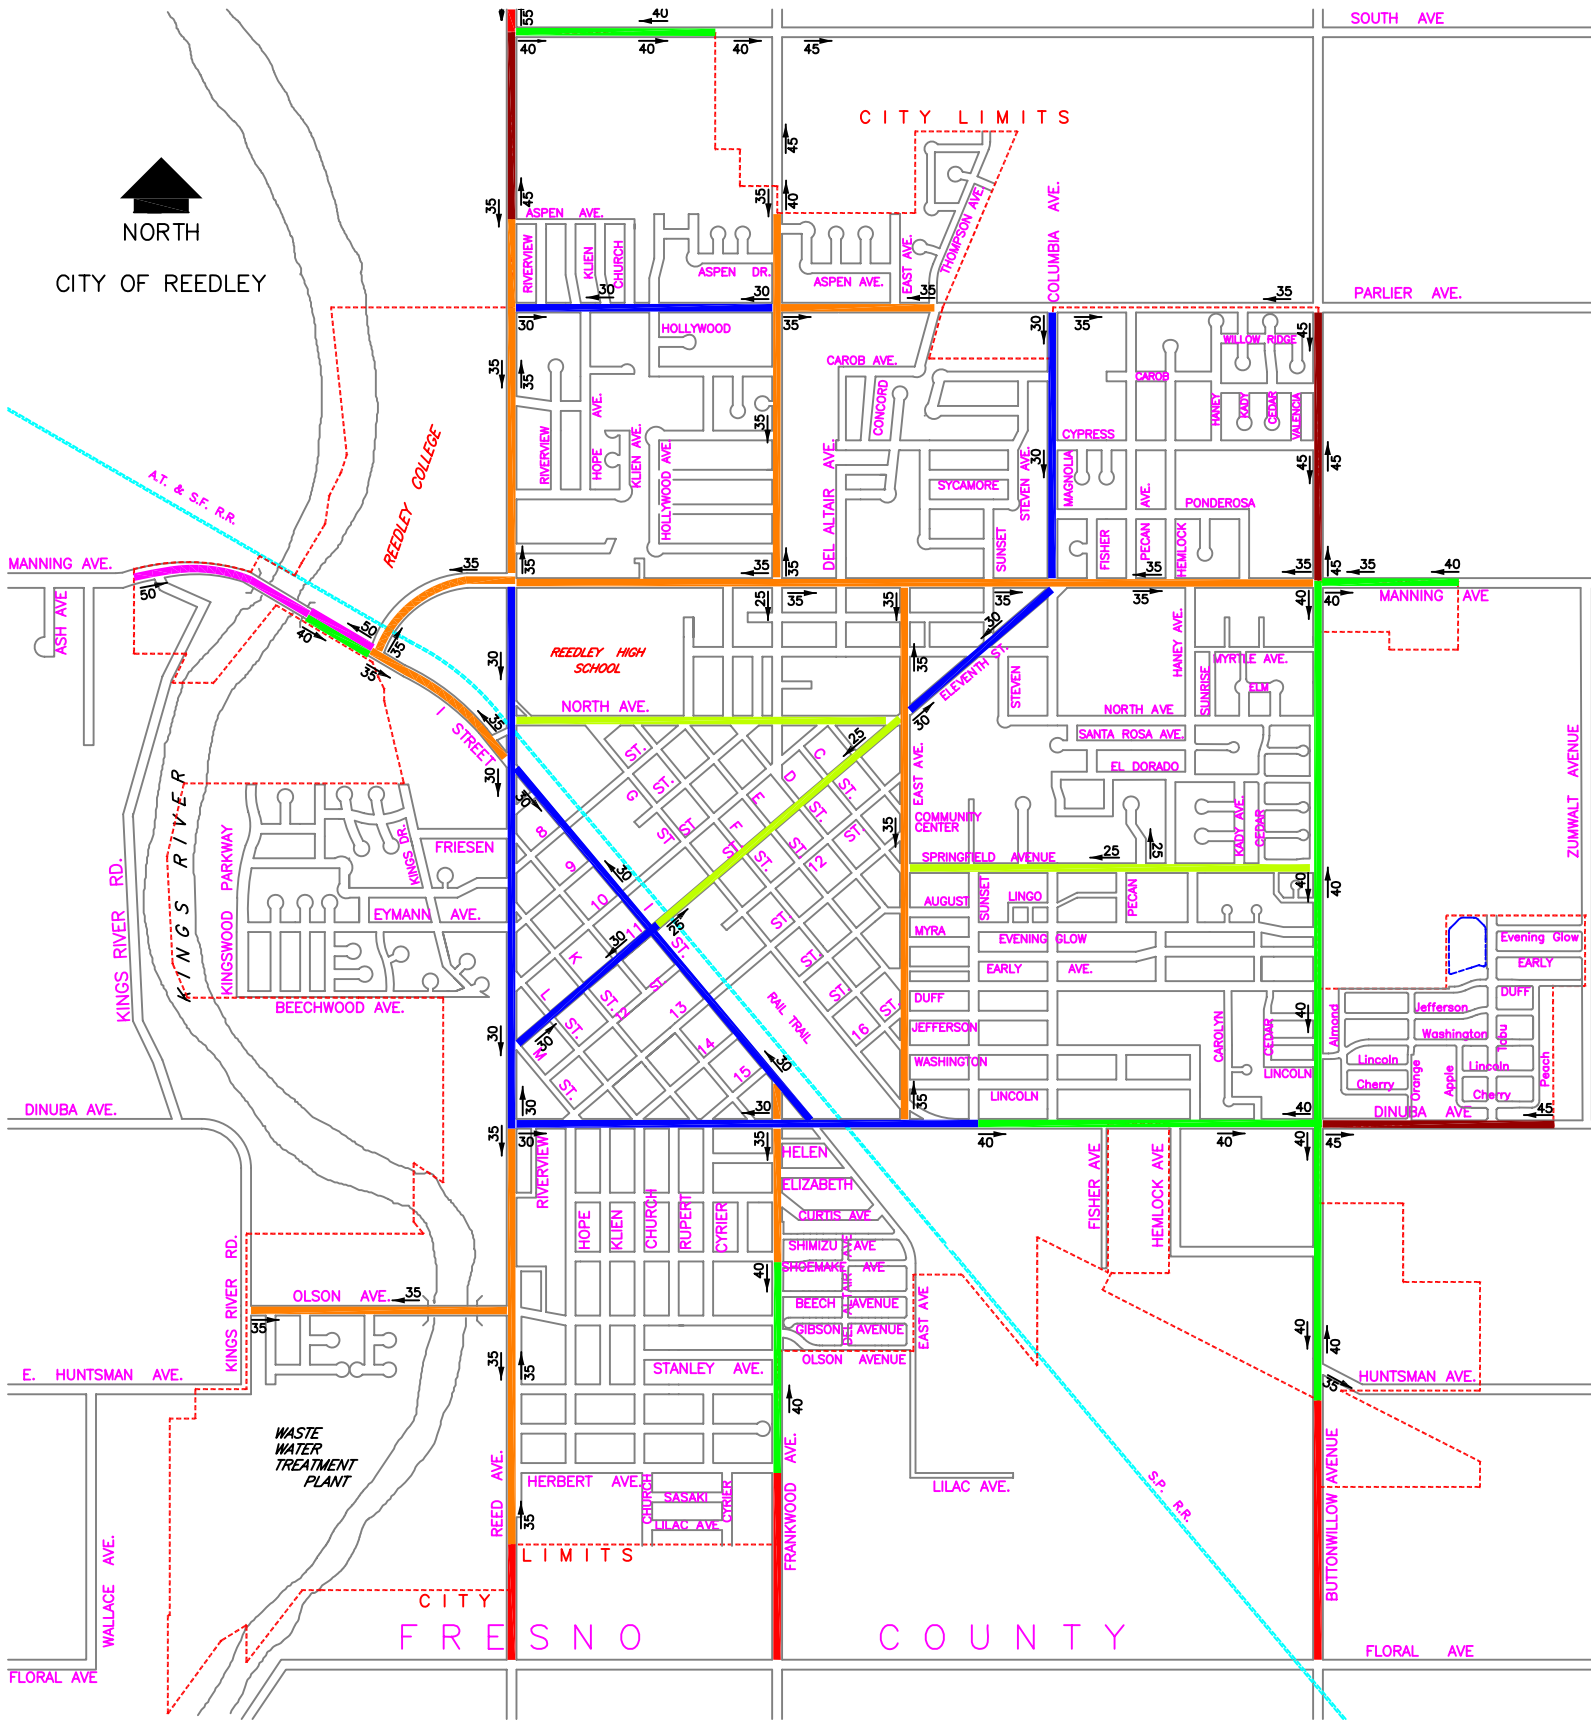

NORTH
CITY OF REEDLEY

SPEED LIMITS AS POSTED
FIELD CHECKED: JUNE 2006

POSTED SPEED LIMITS

- 25 MPH
- 30 MPH
- 35 MPH
- 40 MPH
- 45 MPH
- 50 MPH
- 55 MPH

THE MAXIMUM SPEED LIMIT WITHIN THE BUSINESS DISTRICT IS 25 MPH
THE MAXIMUM SPEED LIMIT WITHIN THE RESIDENTIAL DISTRICT IS 25 MPH.