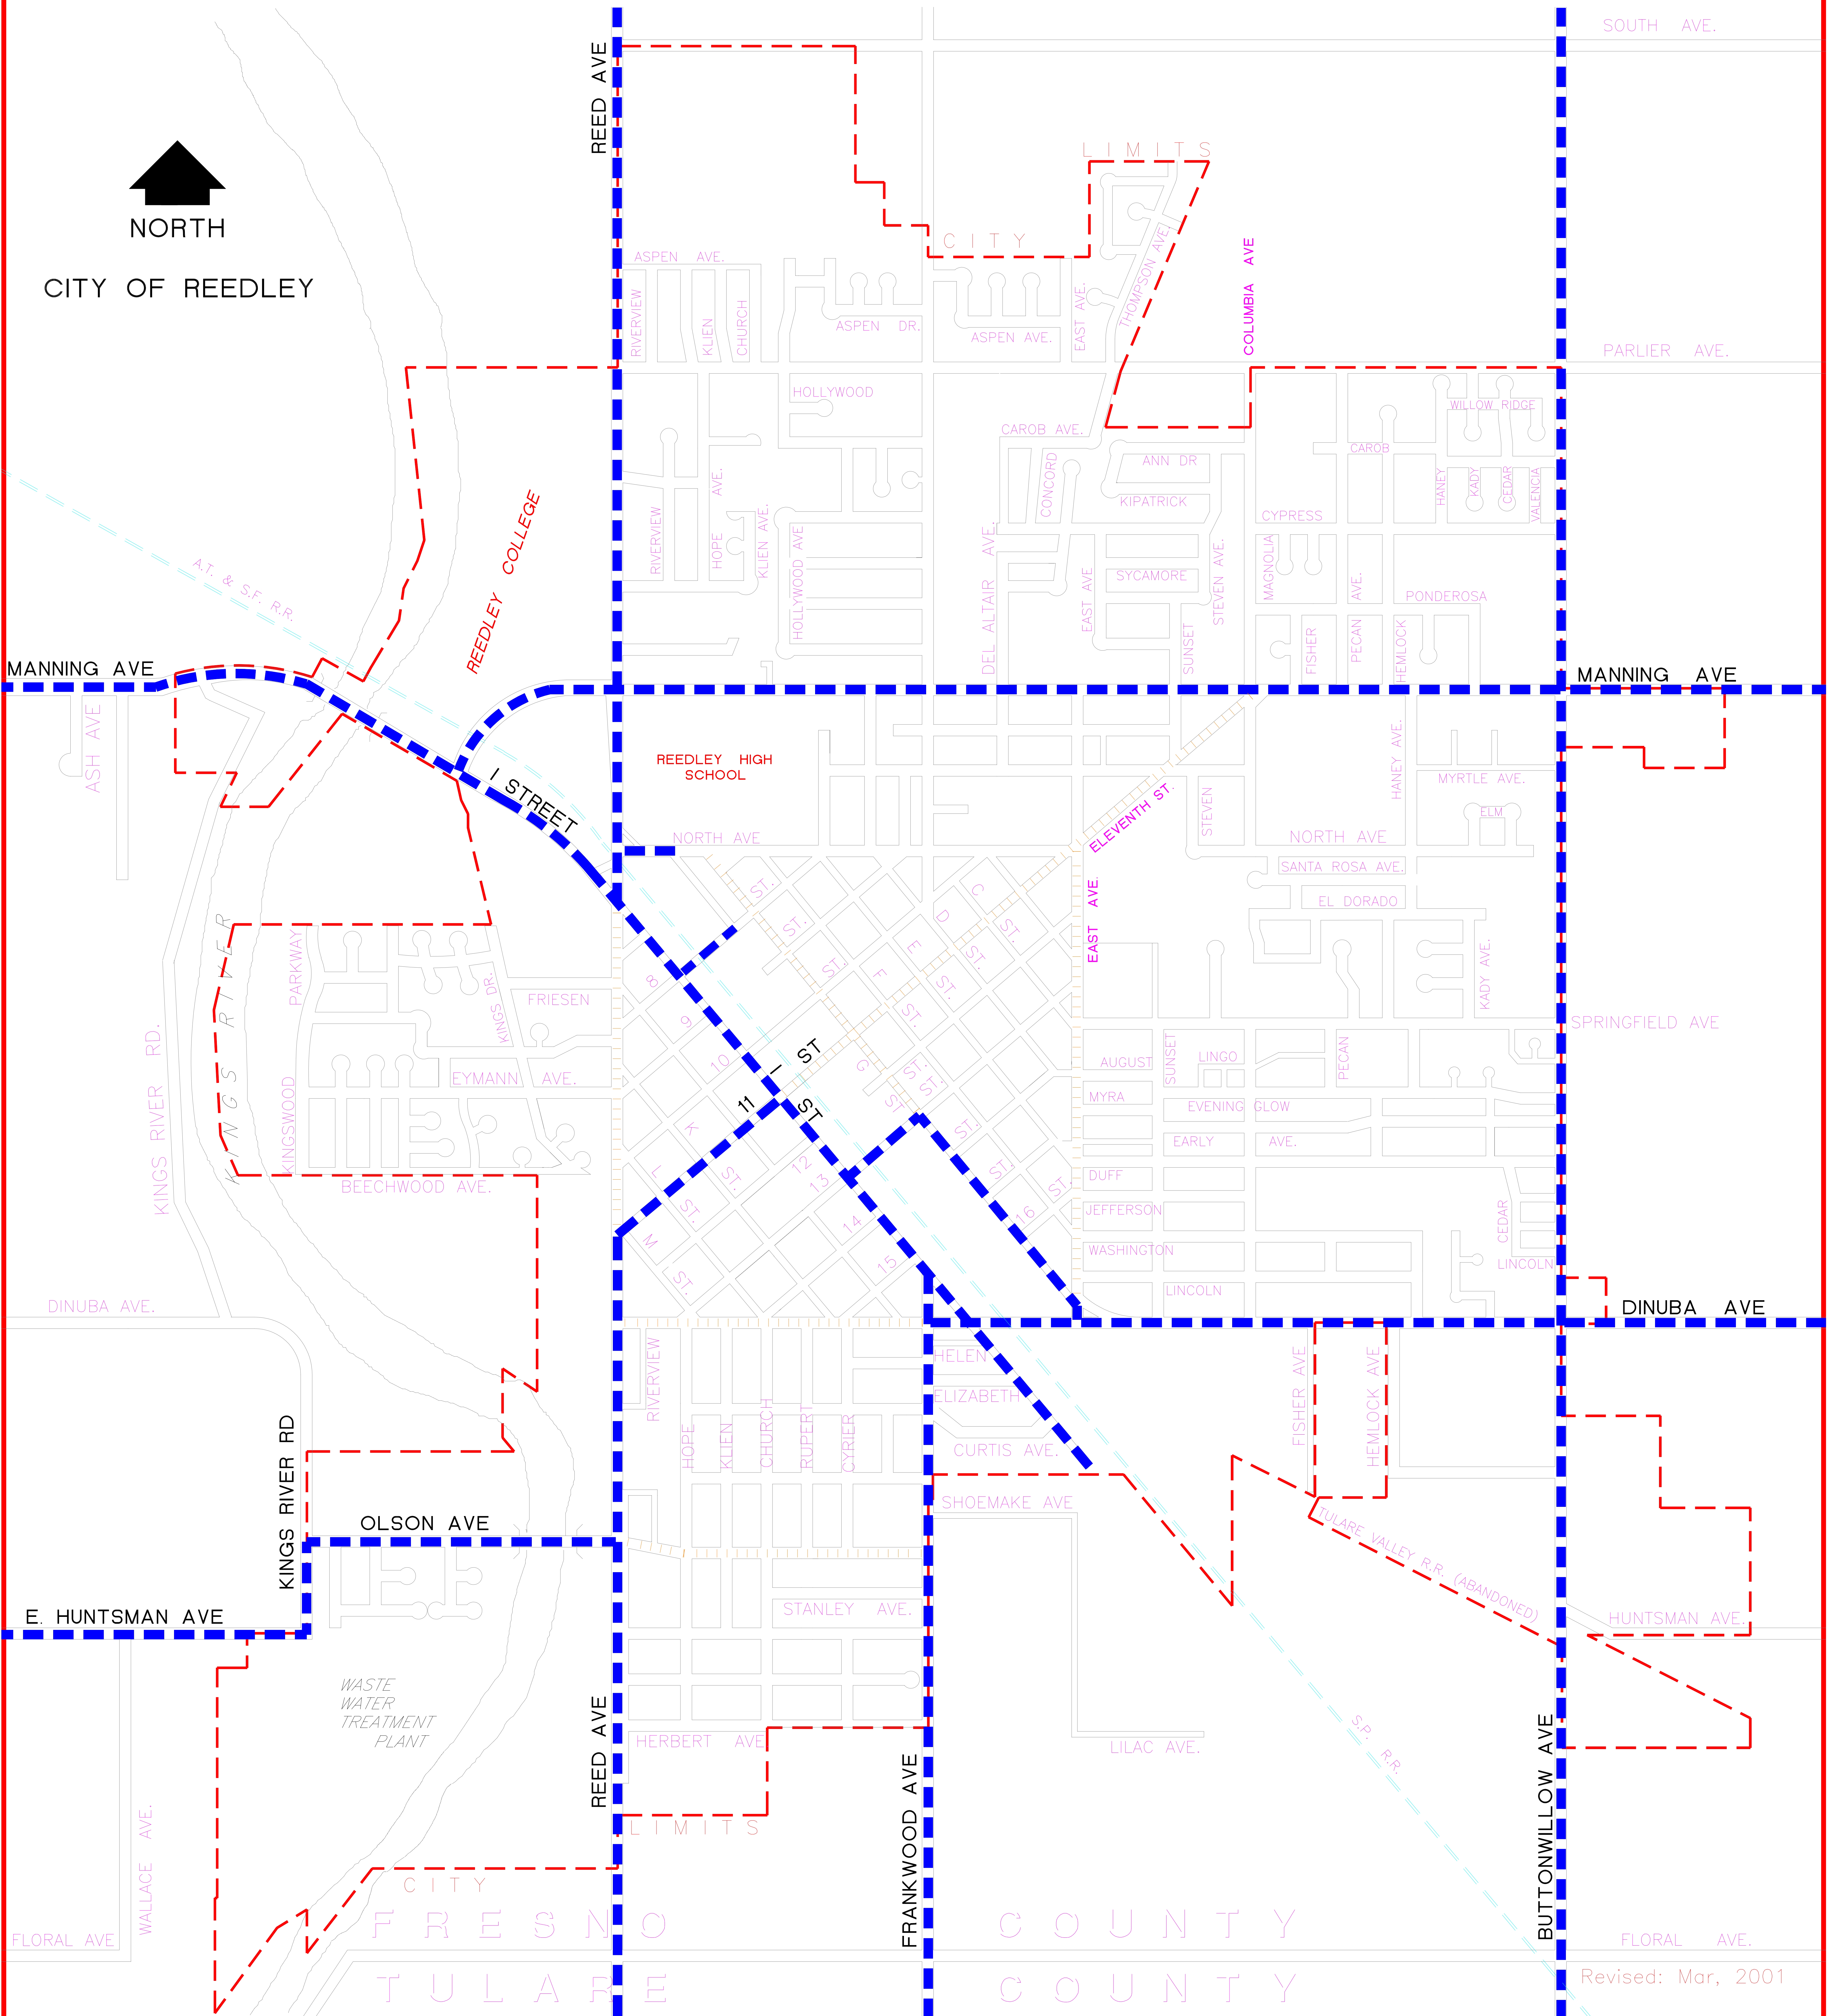

- ■ ■ ■ ■ TRUCK ROUTES
- ▤▤▤▤▤ TRUCKS PROHIBITED

# TRUCK ROUTE PLAN

NORTH

CITY OF REEDLEY

Revised: Mar, 2001